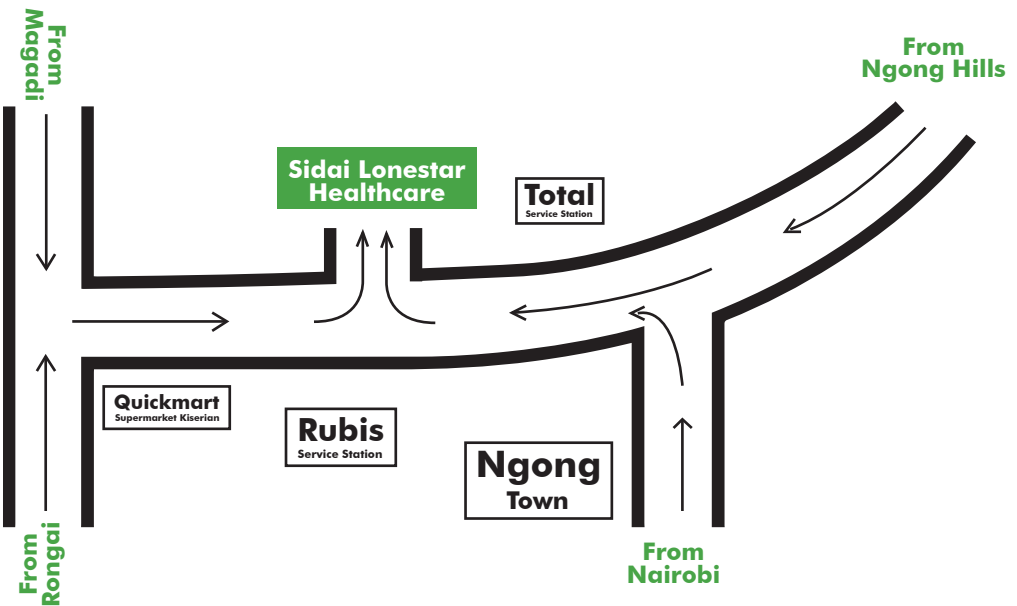

Tel: +254 794 438 207

Email: info@slh.co.ke

Website: www.slh.co.ke

Matasia town, Wilkem Business Arcade, Opposite Rubis Petrol station along Ngong- Kiserian Road. Ngong, Kajiado county